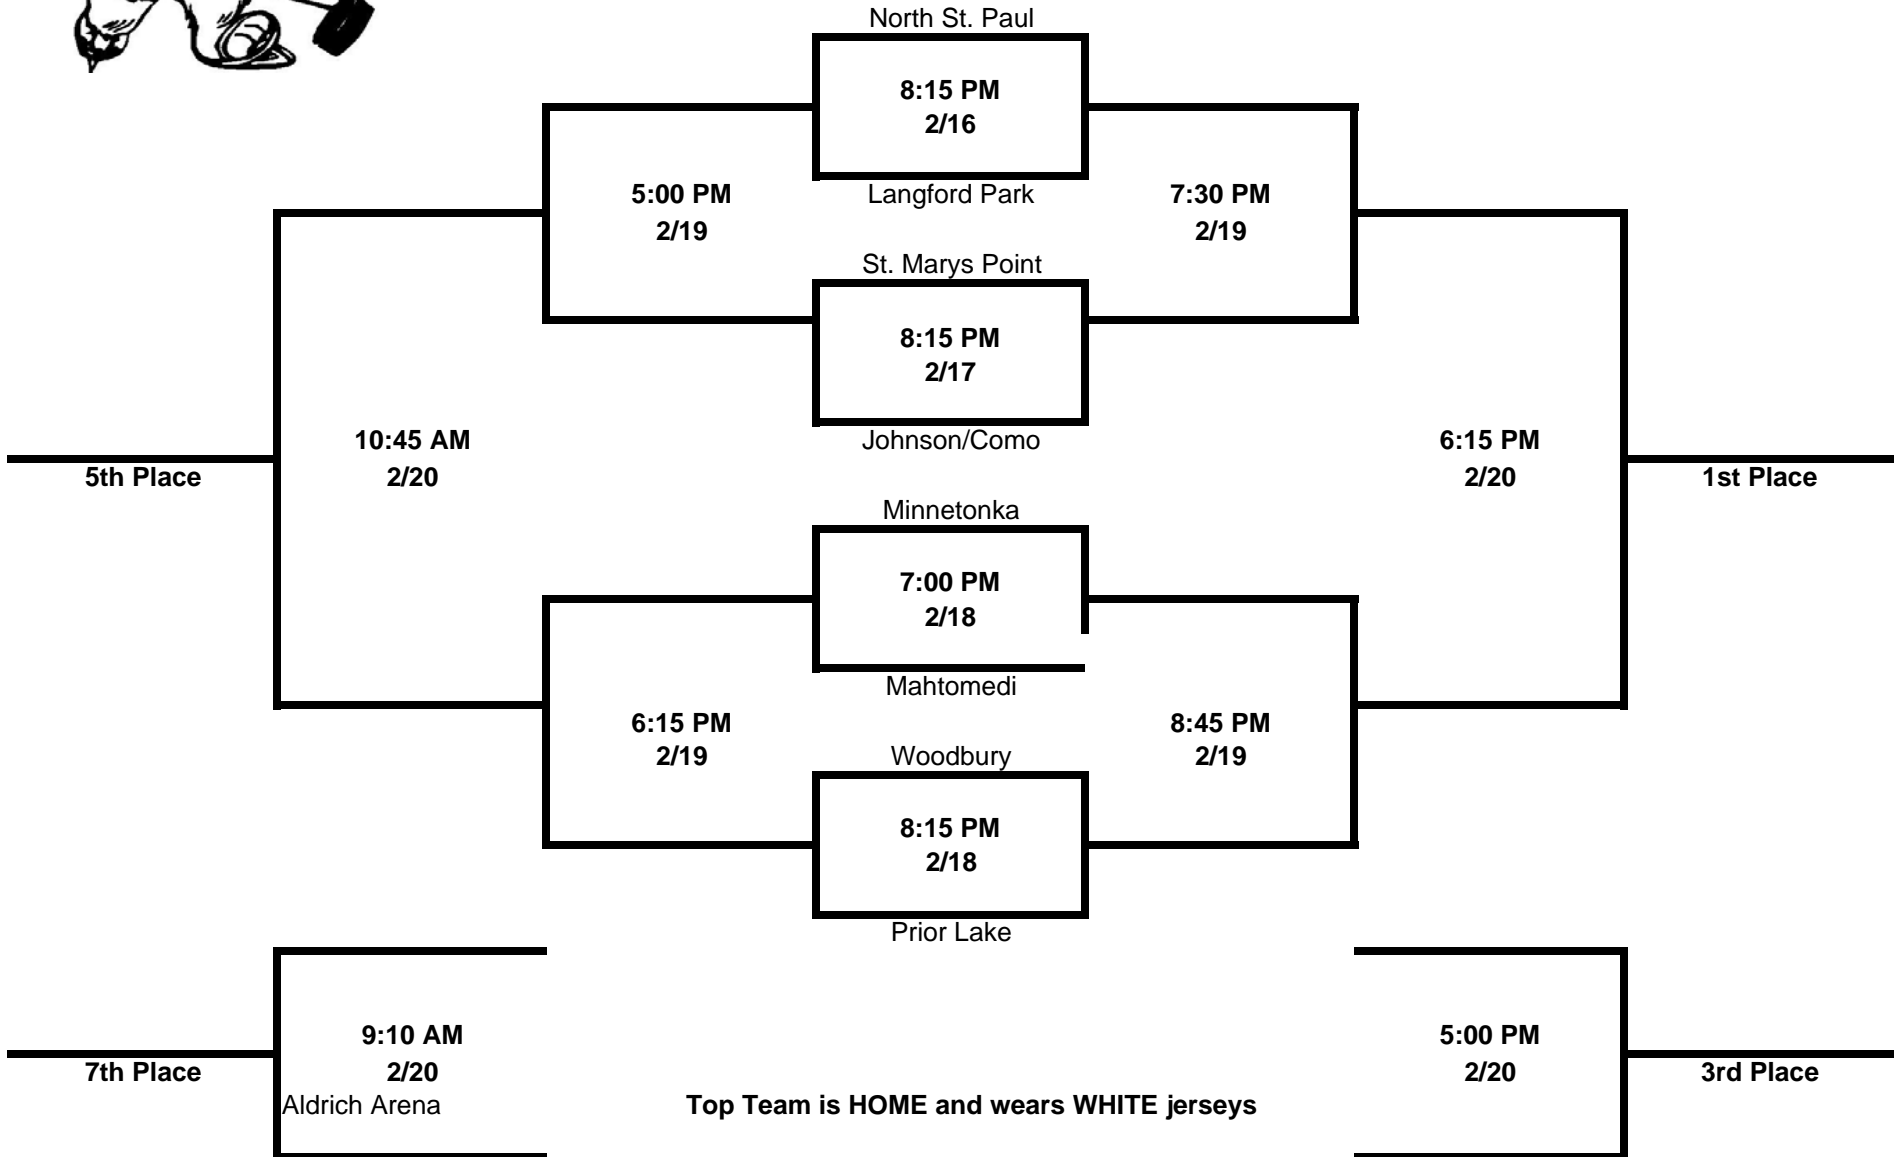

# North St. Paul Bantam C 2011 Tournament

Top Team is HOME and wears WHITE jerseys

All games at Polar Arena unless otherwise noted