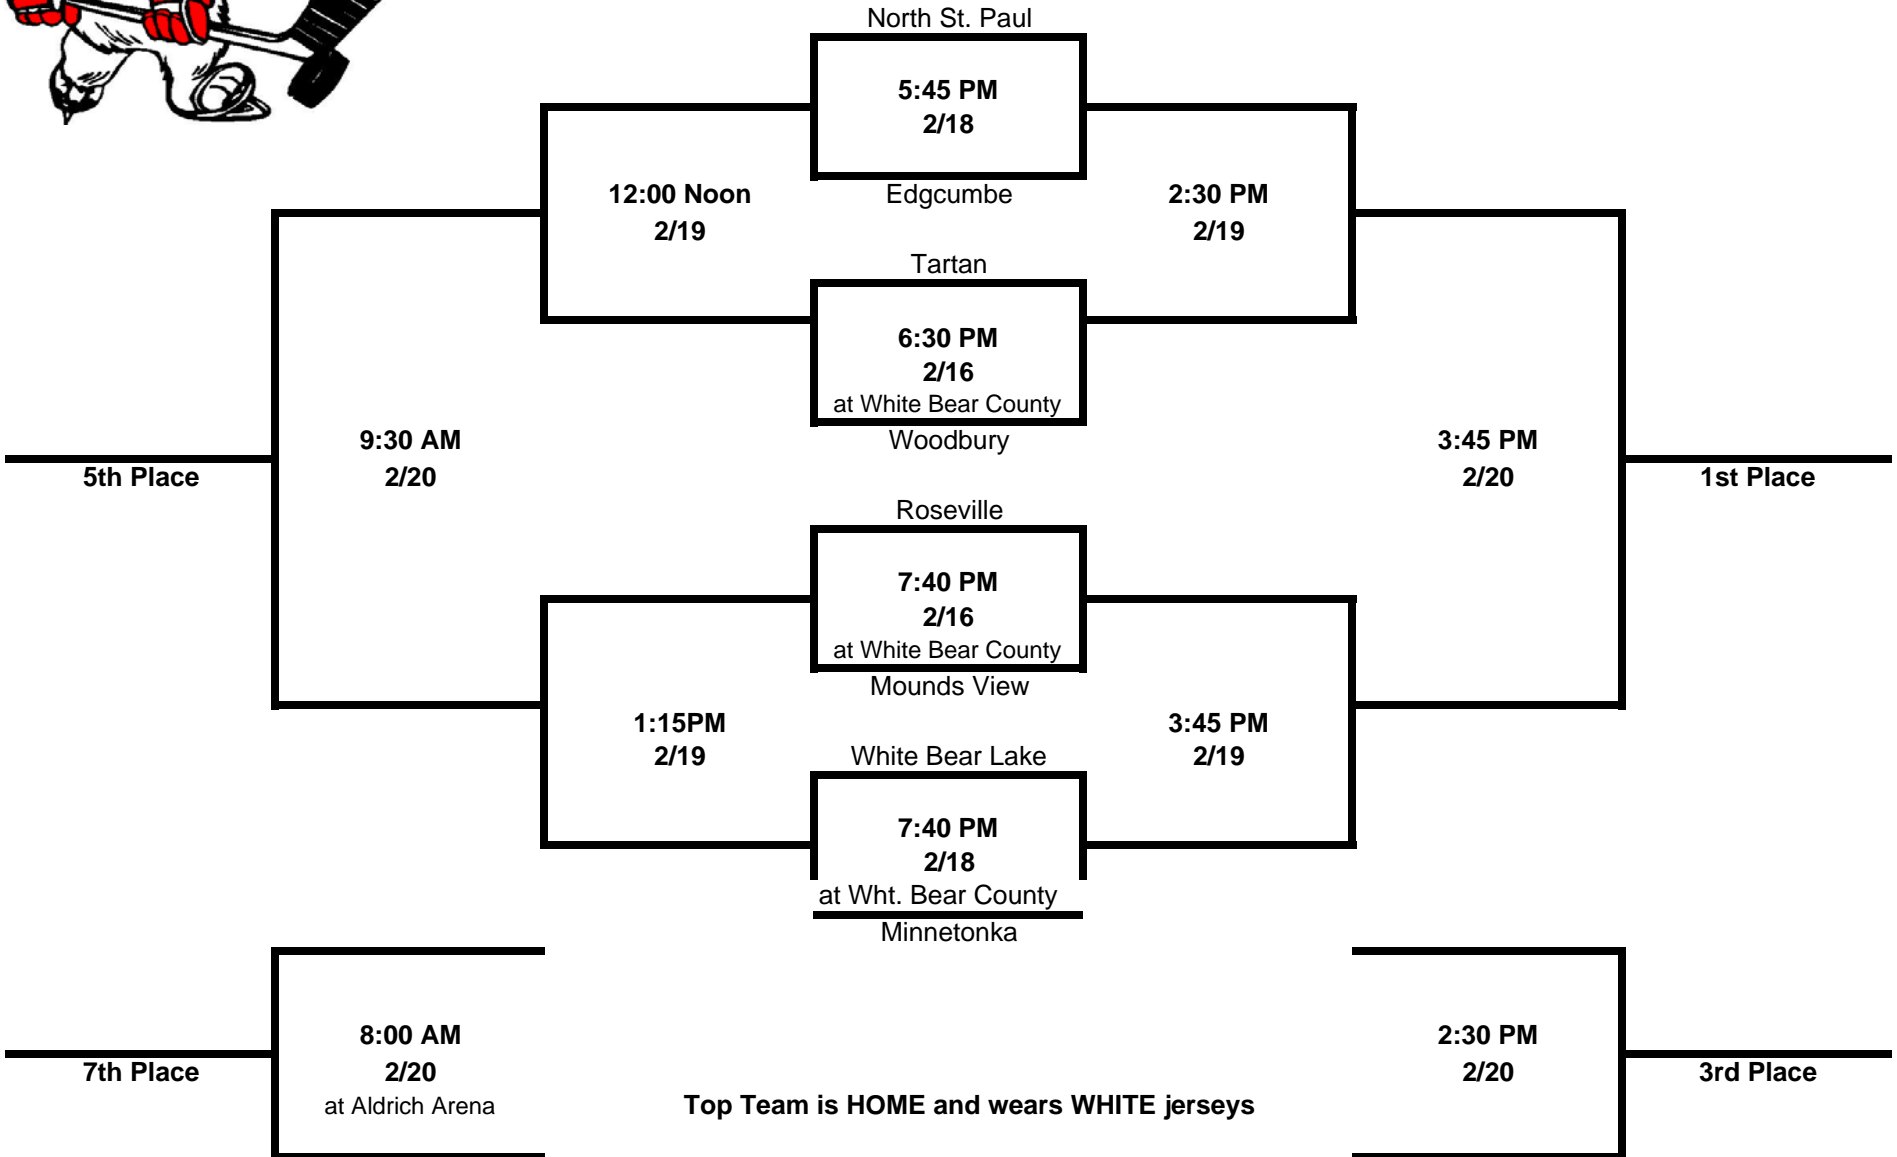

North St. Paul PeeWee C 2011 Tournament

Top Team is HOME and wears WHITE jerseys

All games at Polar Arena unless otherwise noted