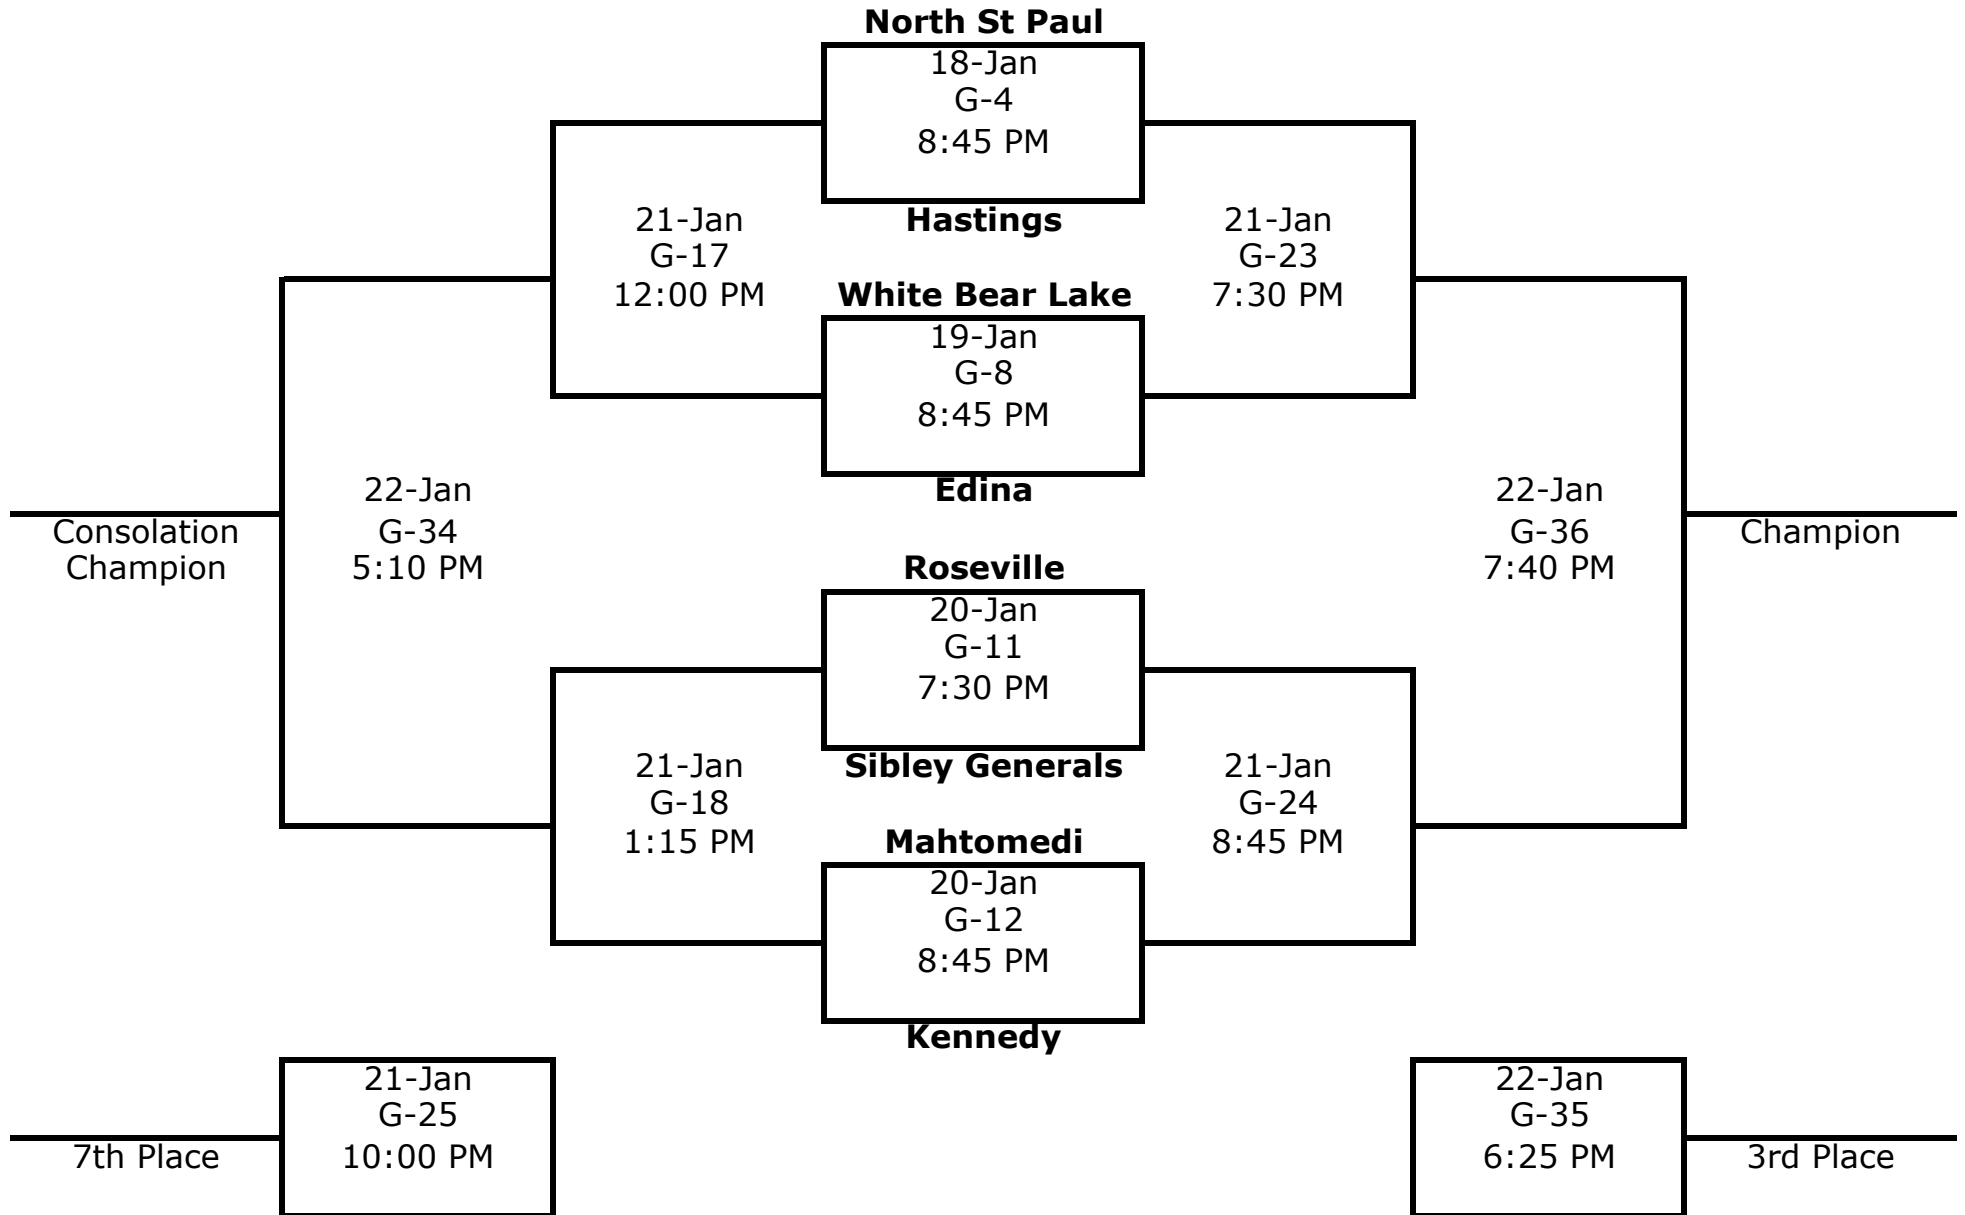

NORTH ST. PAUL 2006 "C" TOURNAMENT BANTAM

All games at Polar Arena - Top team listed is Home and wears light jerseys.