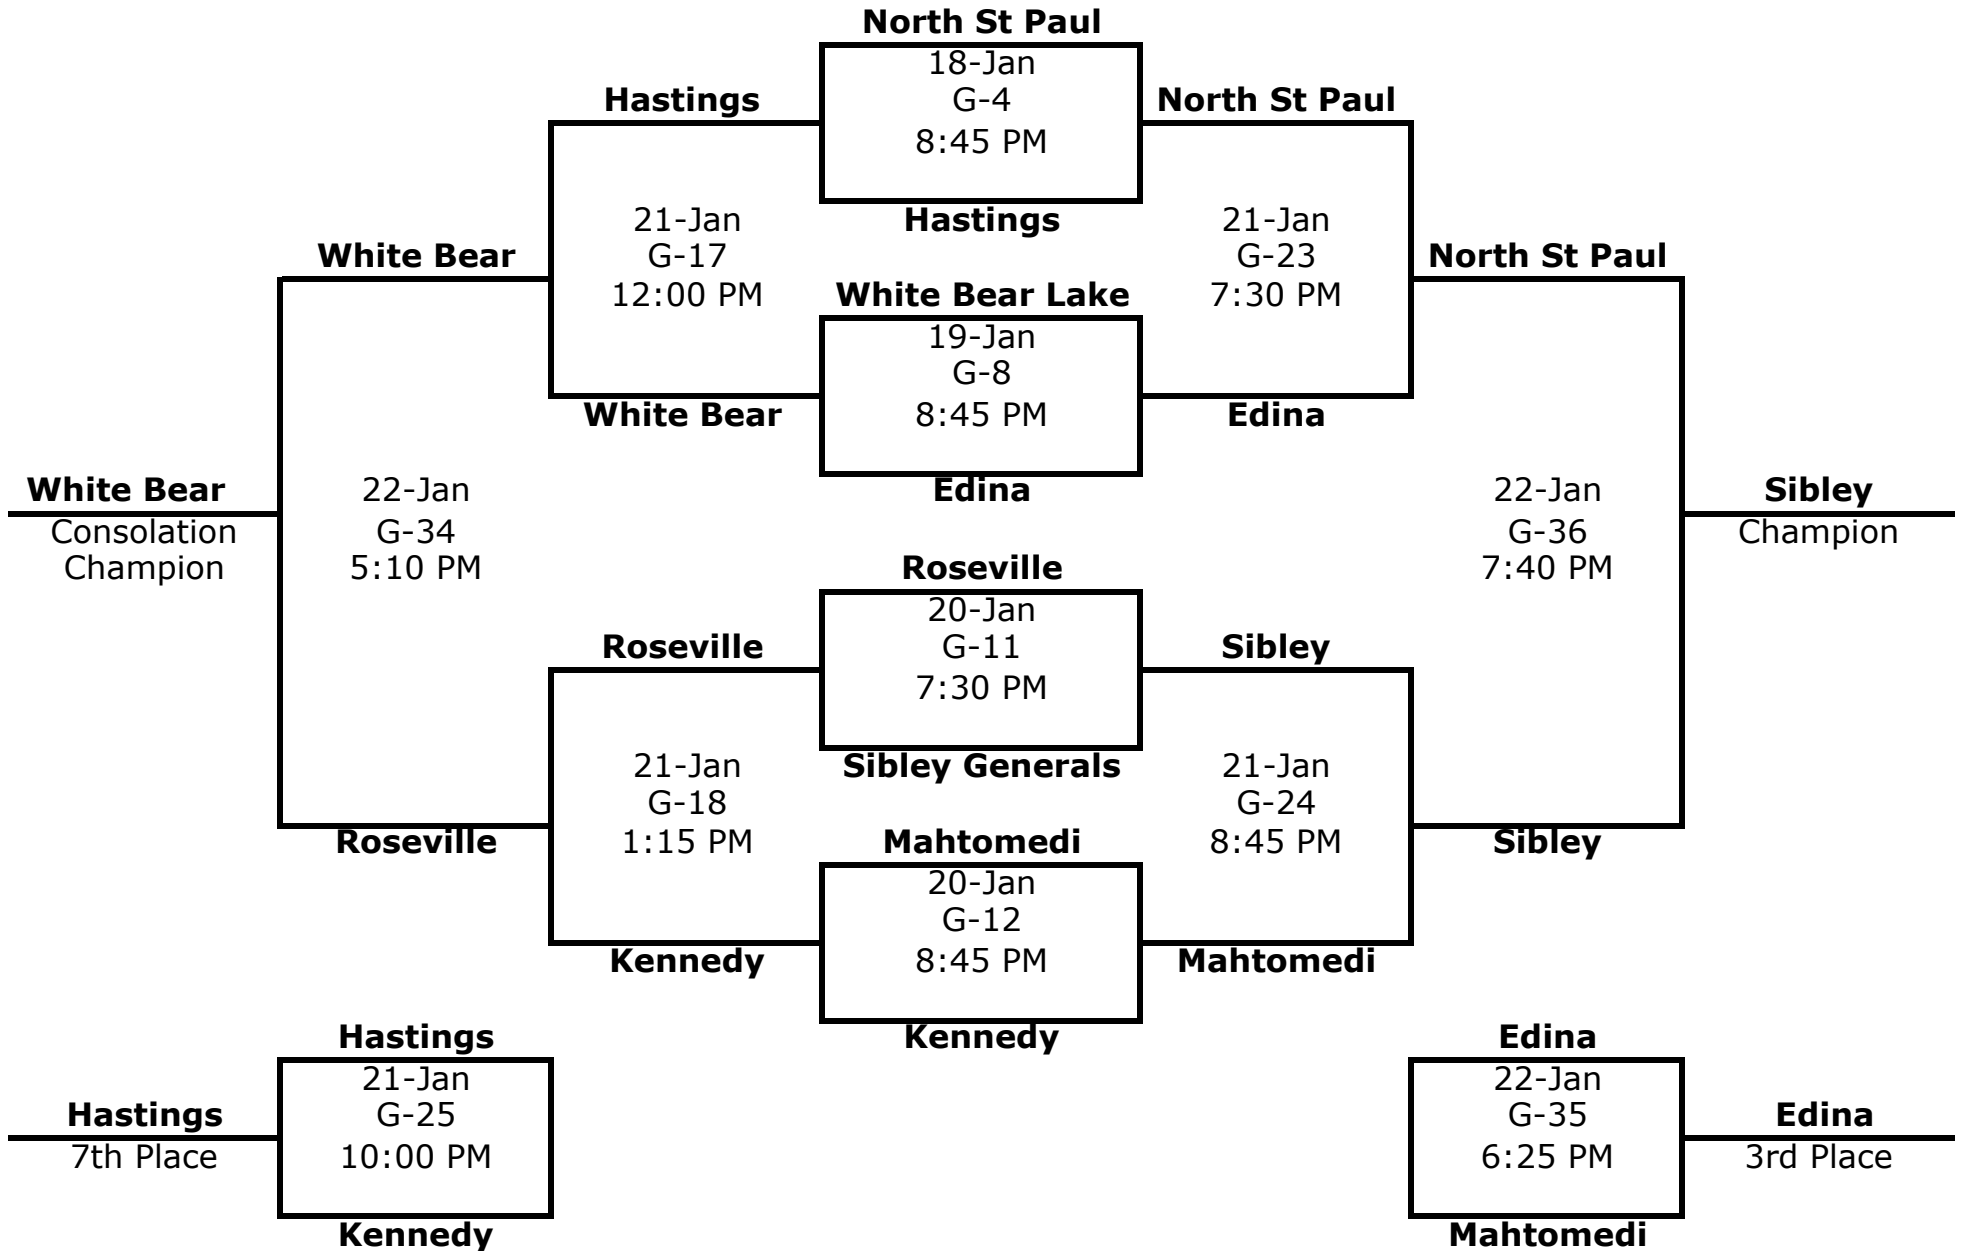

# NORTH ST. PAUL 2006 "C" TOURNAMENT BANTAM

All games at Polar Arena - Top team listed is Home and wears light jerseys.