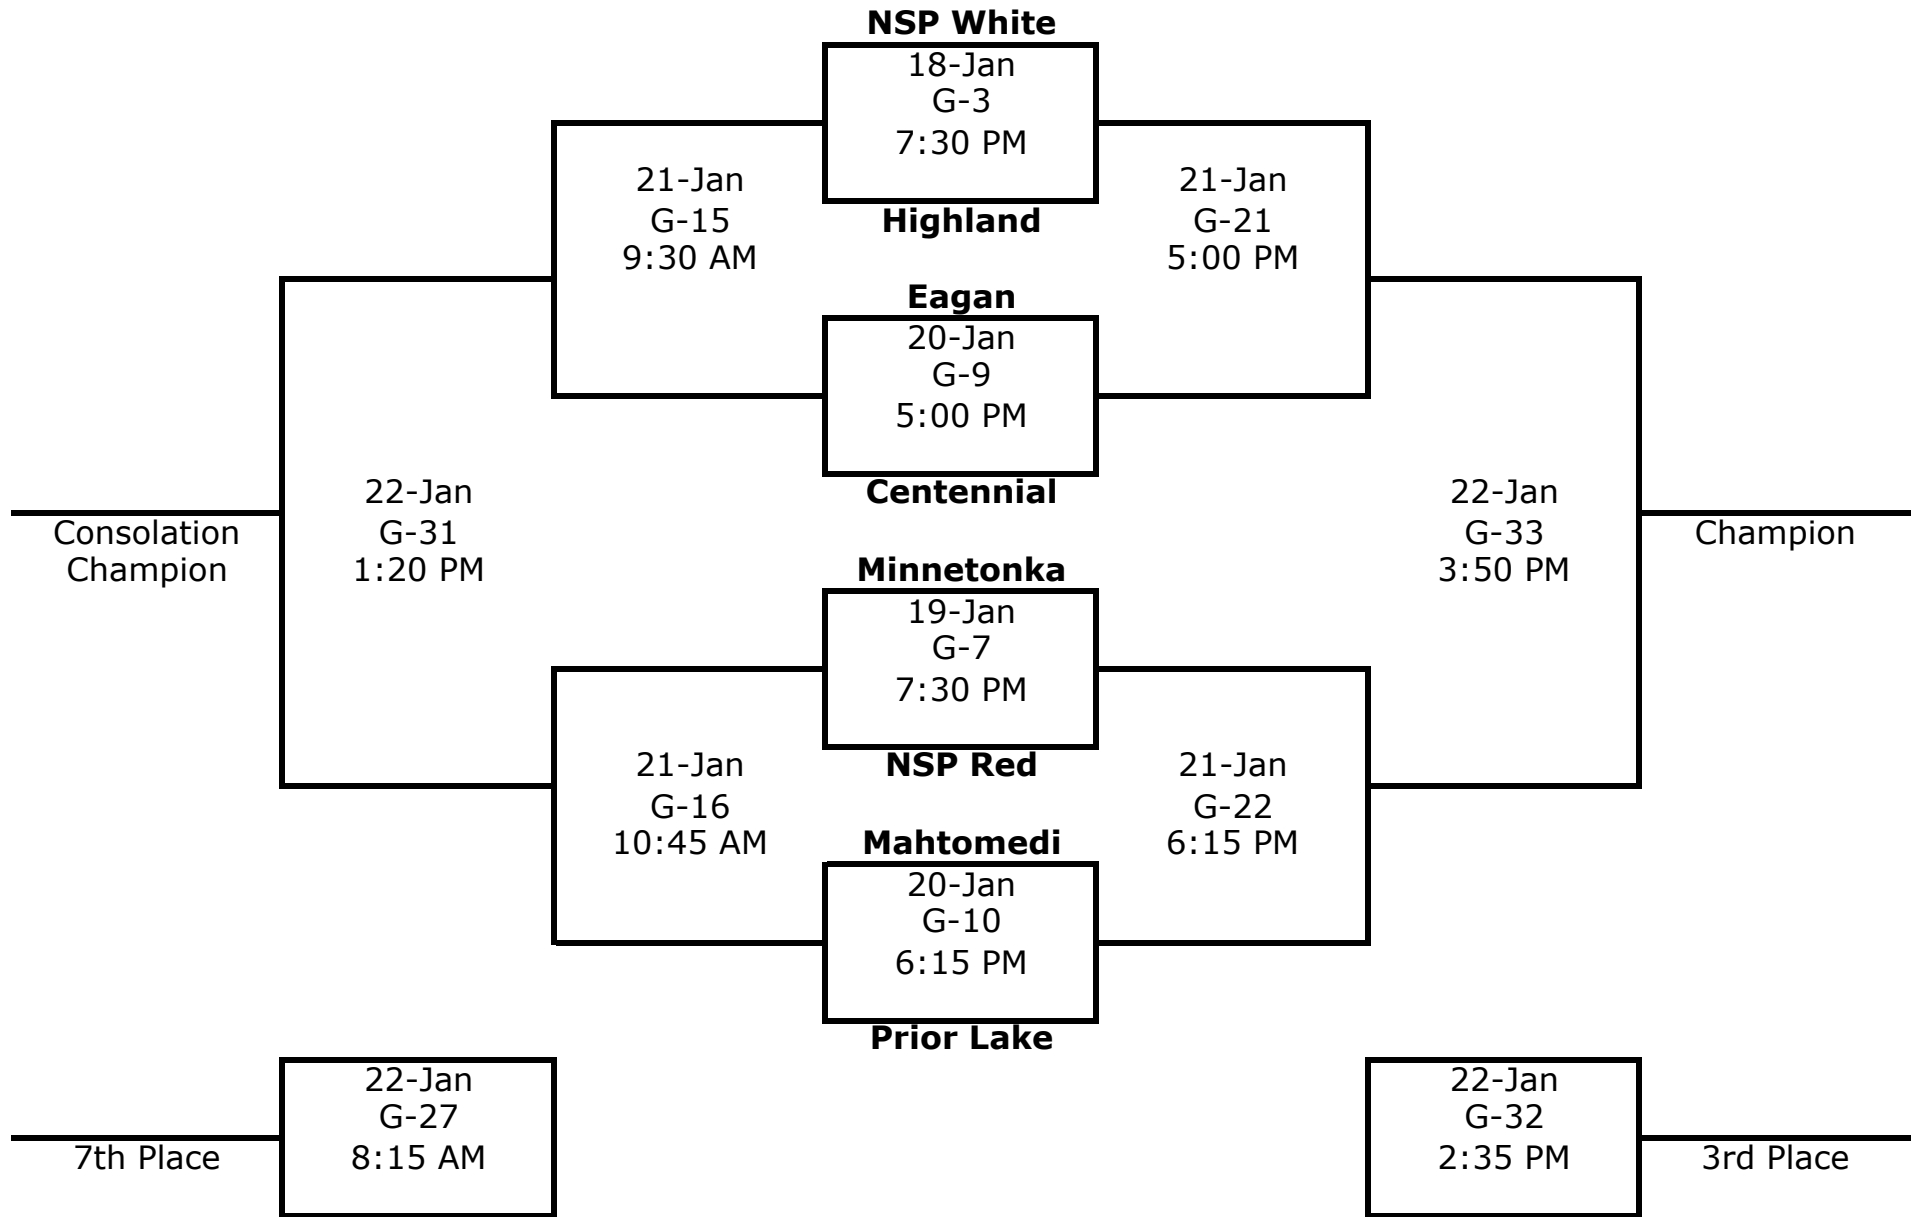

# NORTH ST. PAUL 2006 "C" TOURNAMENT PEEWEE

All Games at Polar Arena - Top team listed is Home and wears light Jerseys.