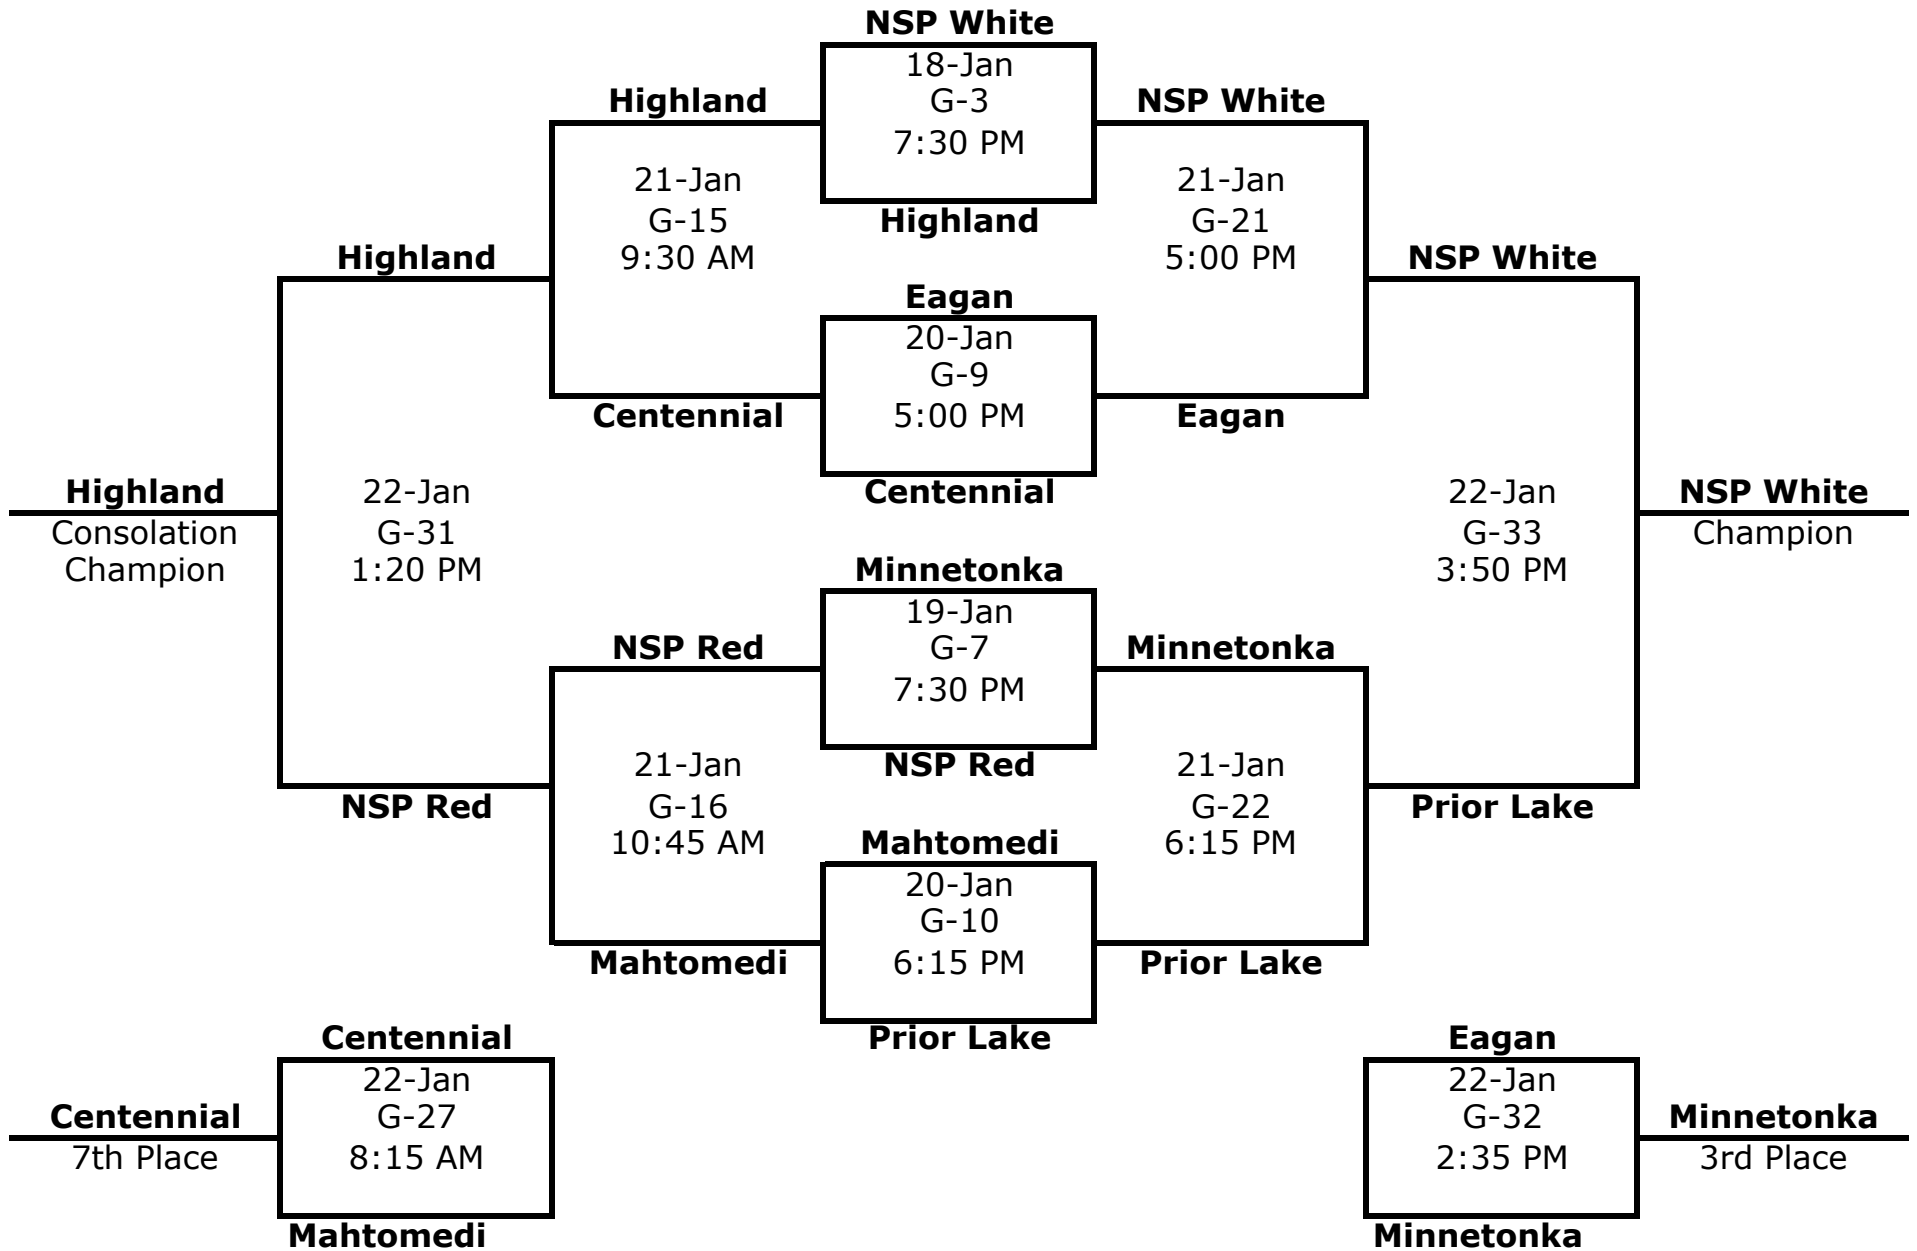

NORTH ST. PAUL 2006 "C" TOURNAMENT PEEWEE

All Games at Polar Arena - Top team listed is Home and wears light Jerseys.