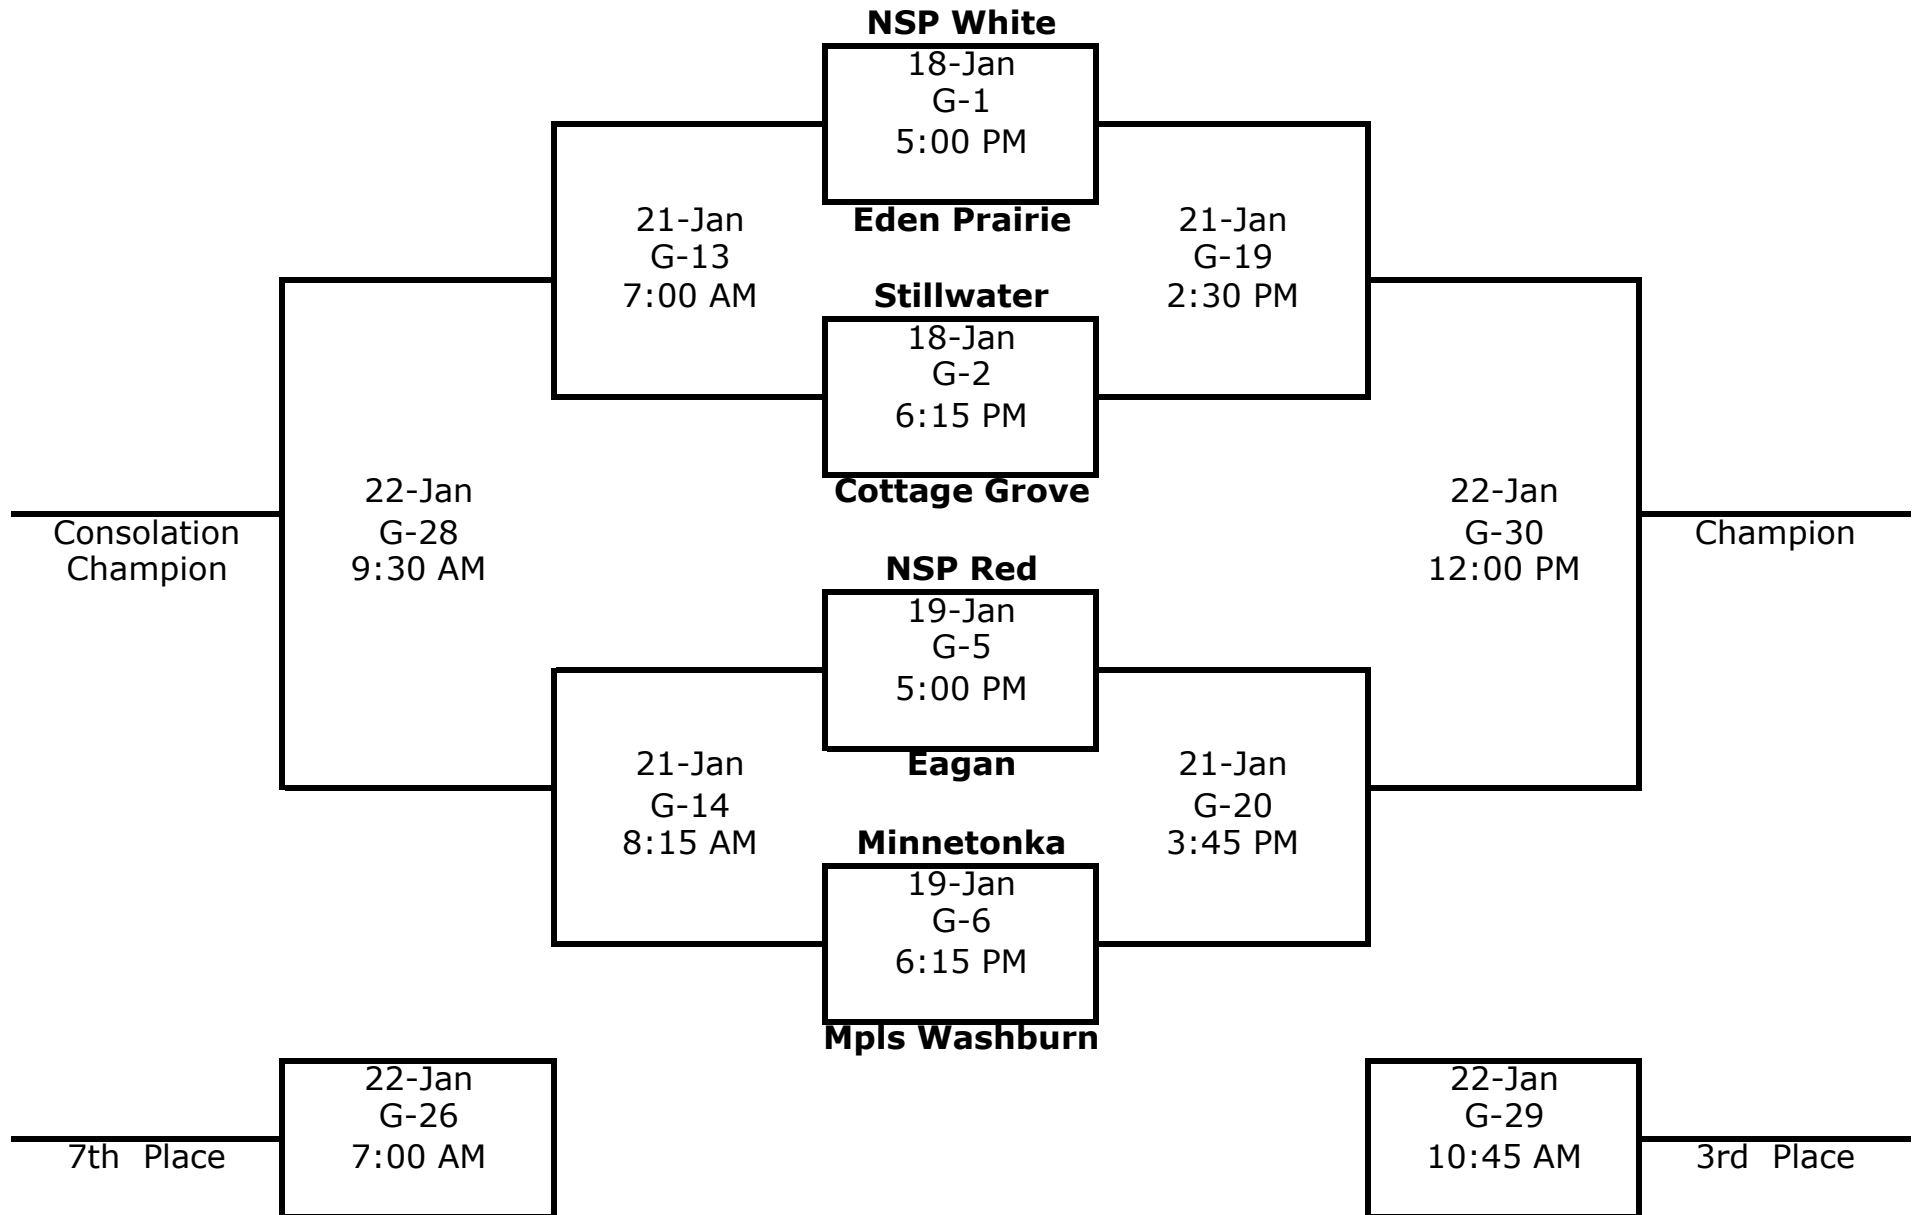

NORTH ST. PAUL 2006 "C" TOURNAMENT SQUIRT

All games at Polar Arena - Top team listed is Home and wears light jerseys.