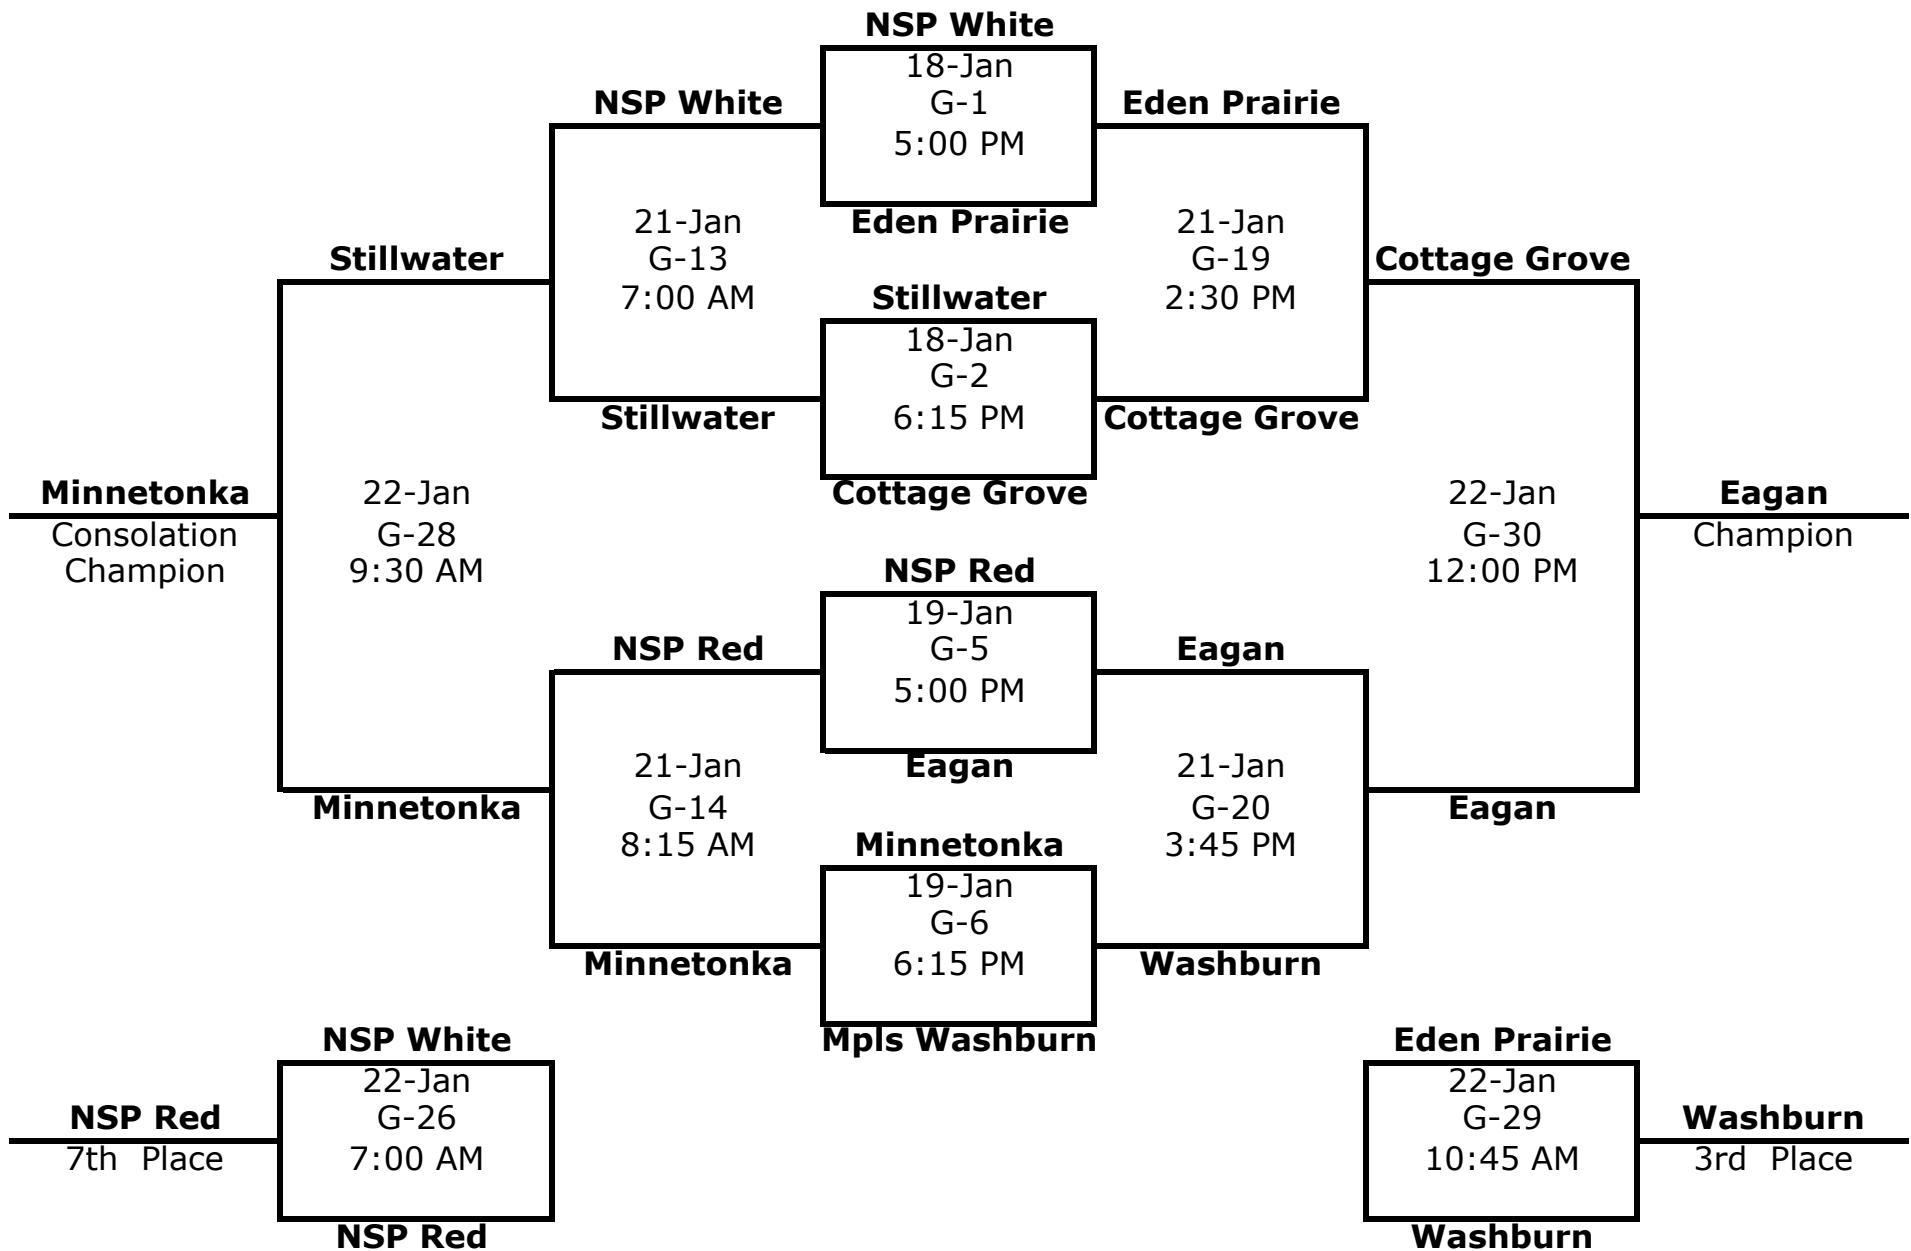

NORTH ST. PAUL 2006 "C" TOURNAMENT SQUIRT

All games at Polar Arena - Top team listed is Home and wears light jerseys.