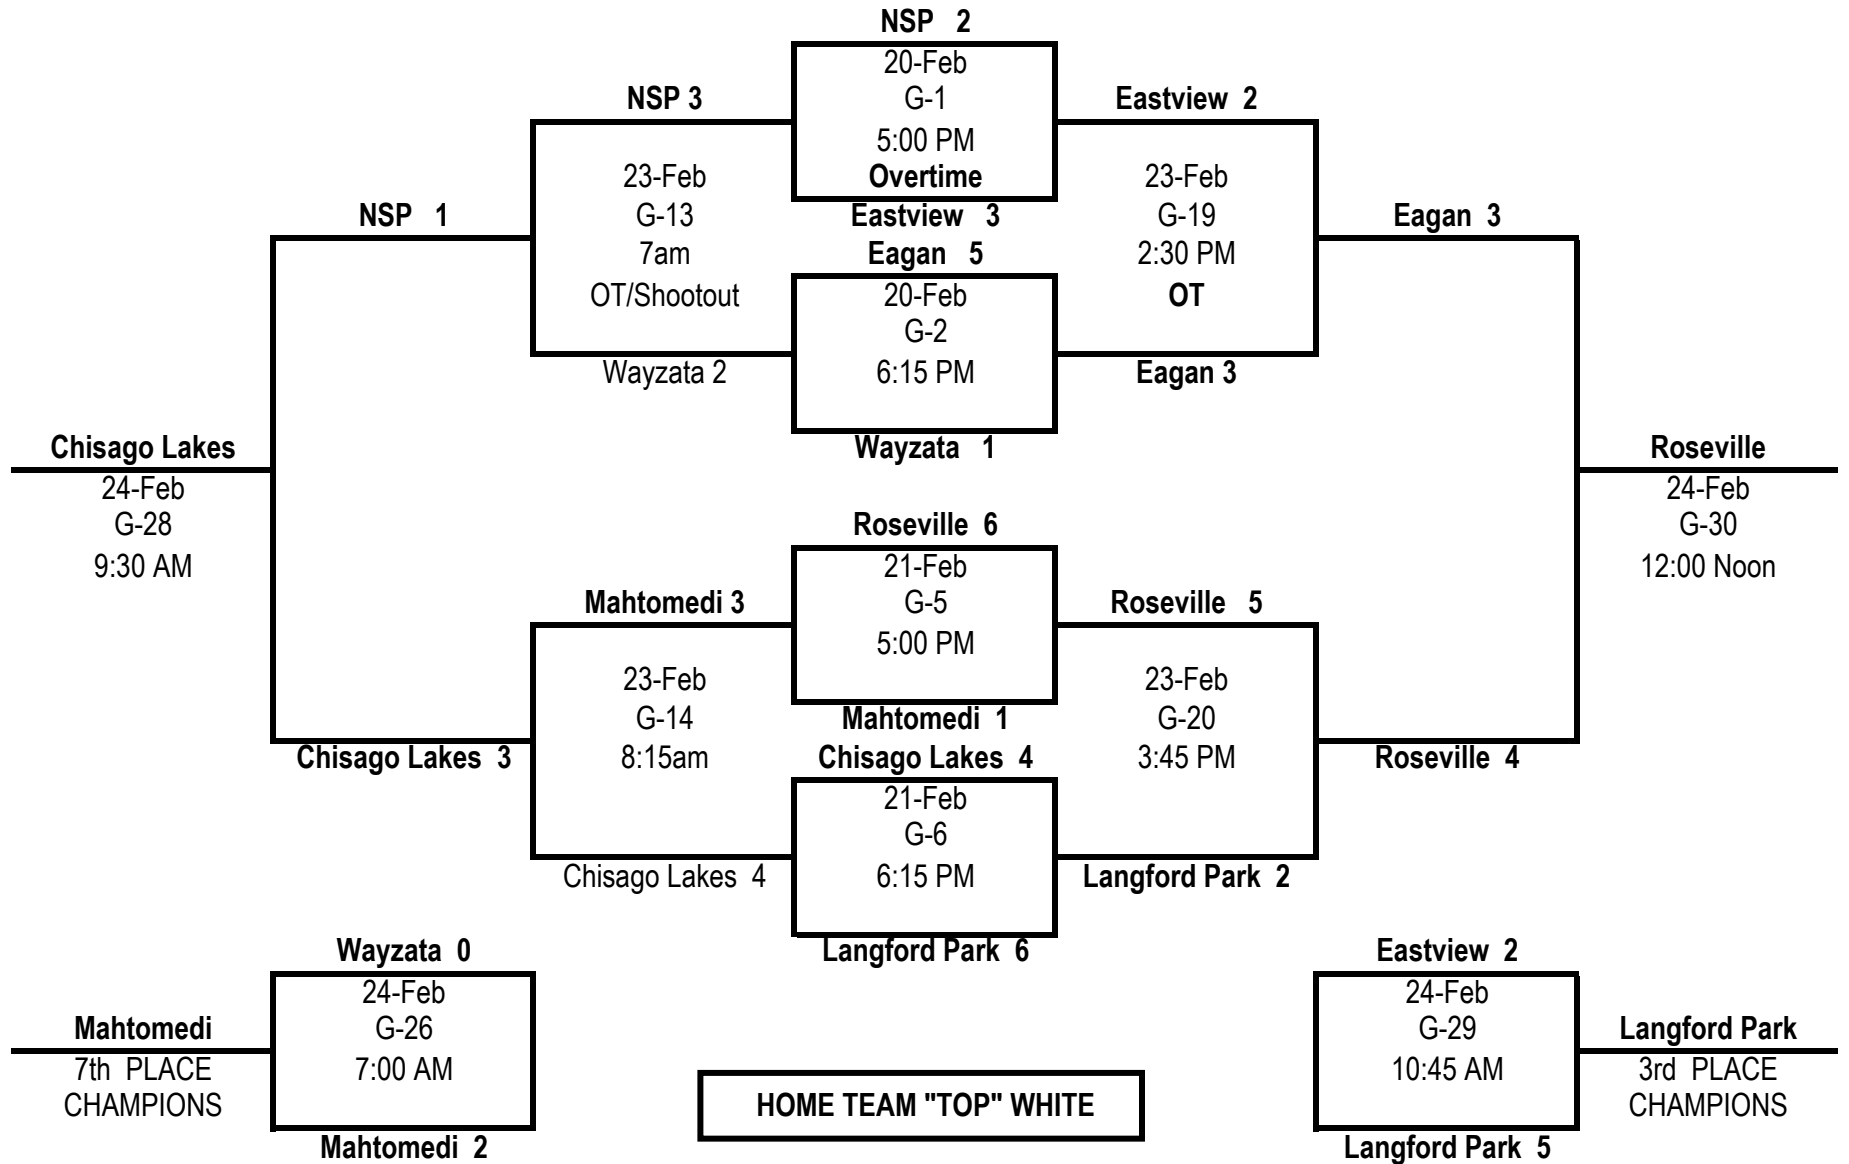

# NORTH ST. PAUL "C" TOURNAMENT 2008 TOURNAMENT SQUIRTS

Top team listed is Home and wears light Jerseys.

All Games at Polar Arena