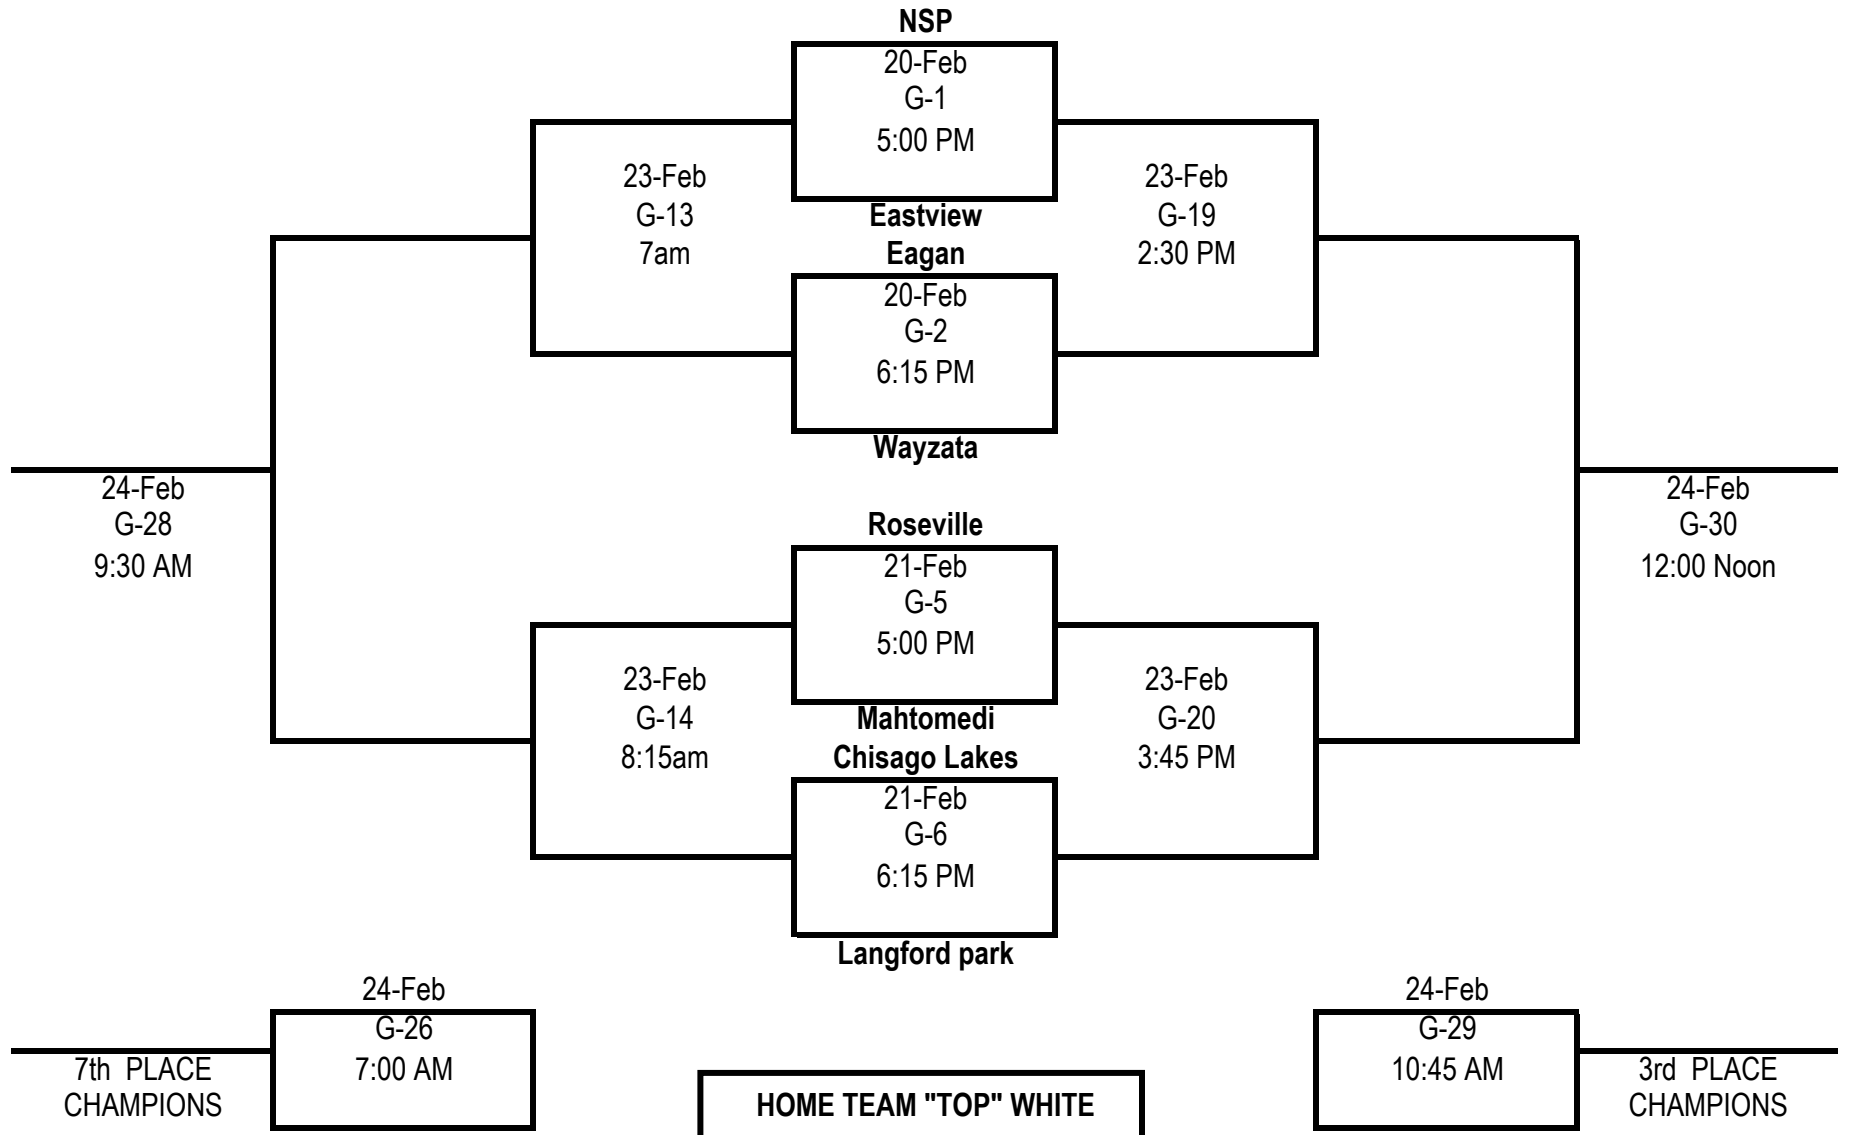

NORTH ST. PAUL "C" TOURNAMENT 2008 TOURNAMENT SQUIRTS

Top team listed is Home and wears light Jerseys.

All Games at Polar Arena