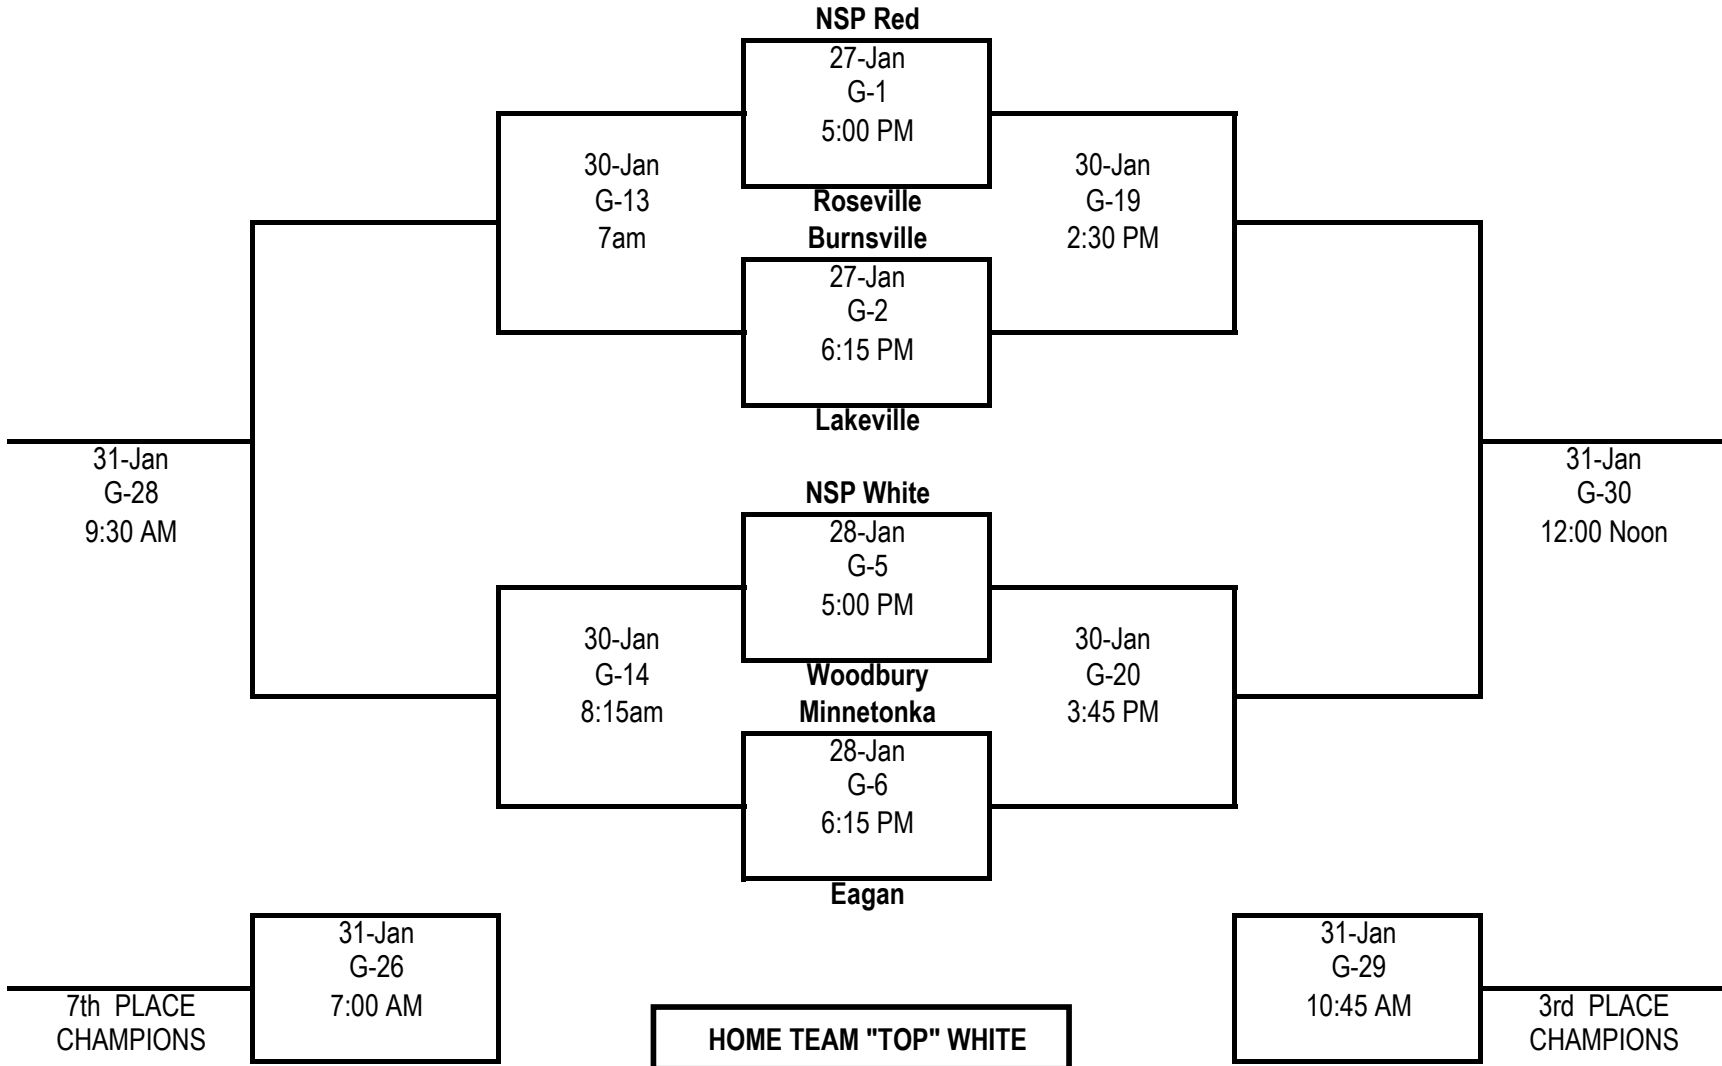

# NORTH ST. PAUL "C" TOURNAMENT 2010 TOURNAMENT SQUIRTS

Top team listed is Home and wears light Jerseys.

All Games at Polar Arena