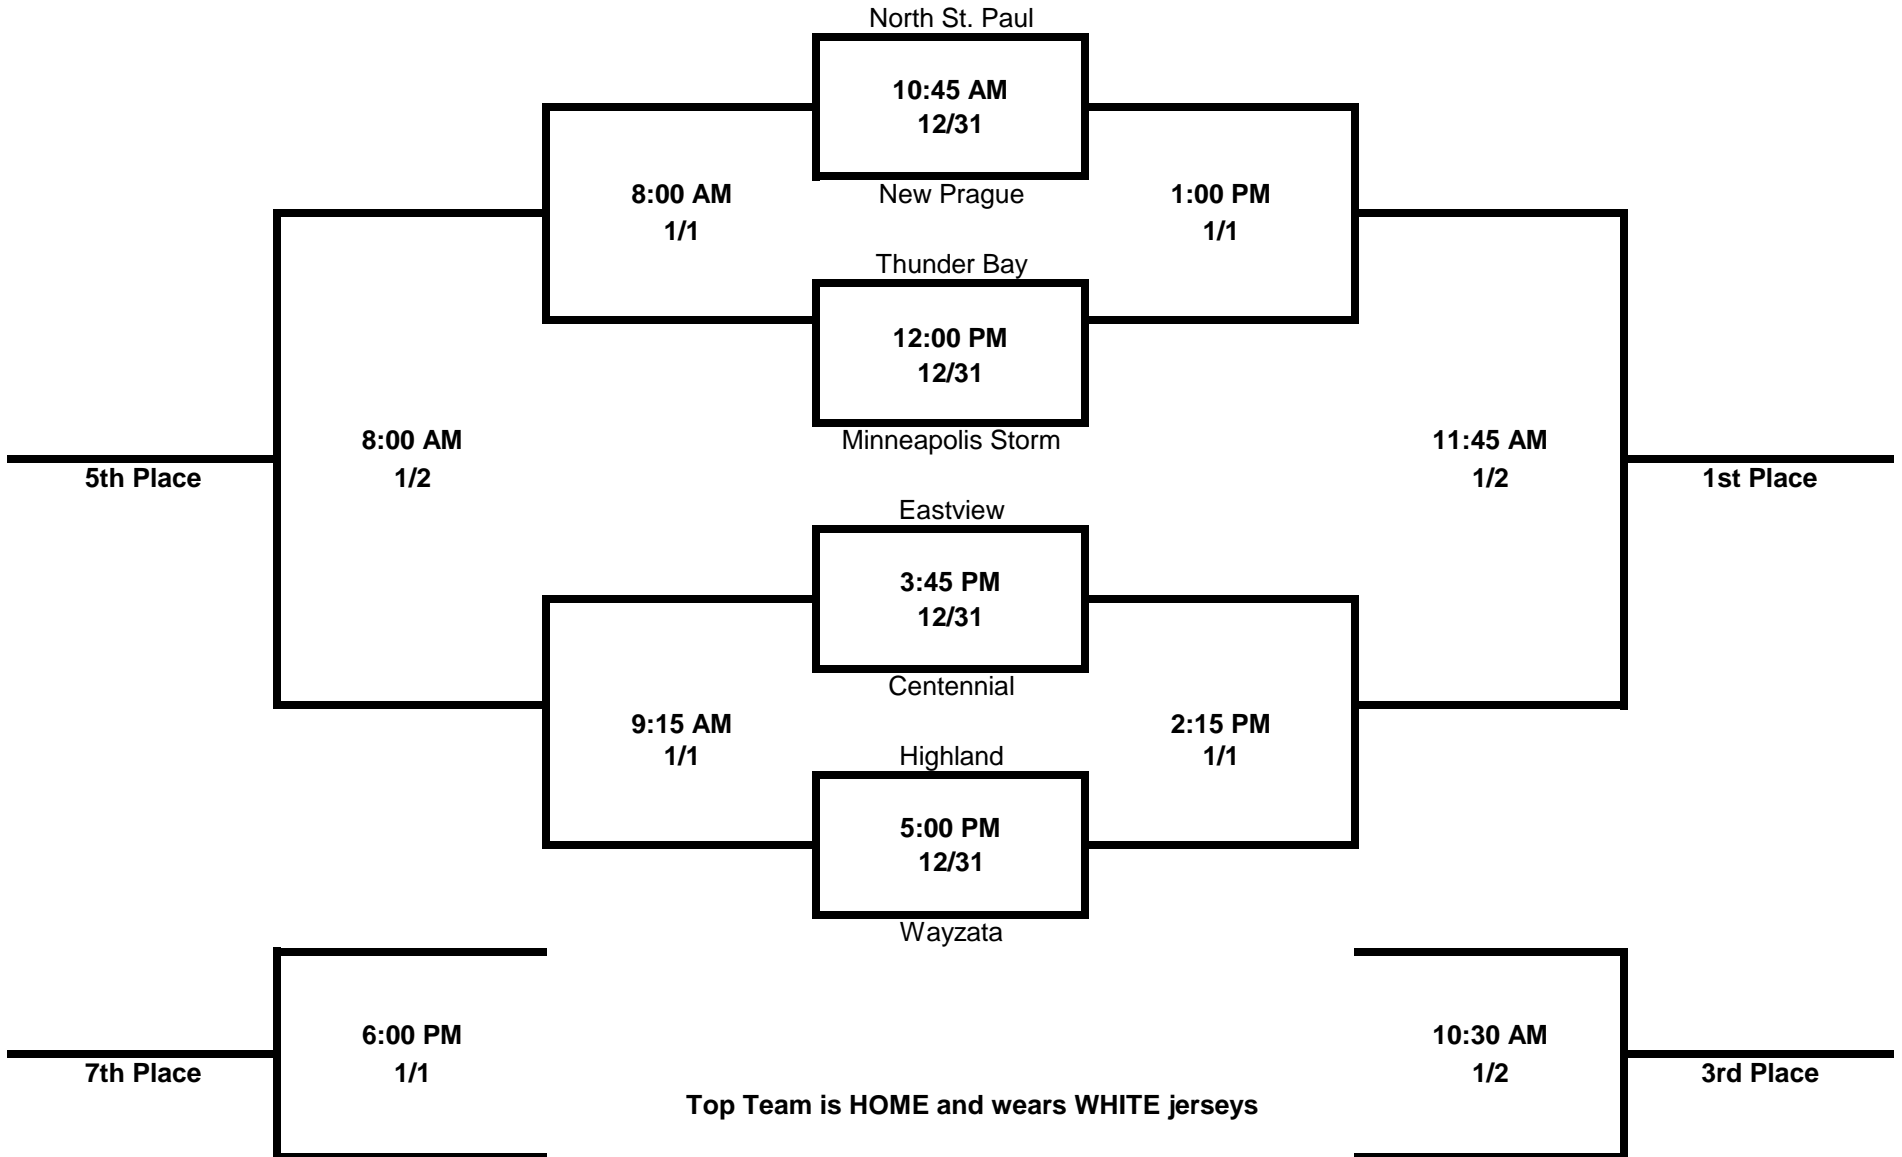

# North St. Paul SQUIRT "B" 2010-11 Tournament

Top Team is HOME and wears WHITE jerseys

ALL GAMES PLAYED AT POLAR ARENA