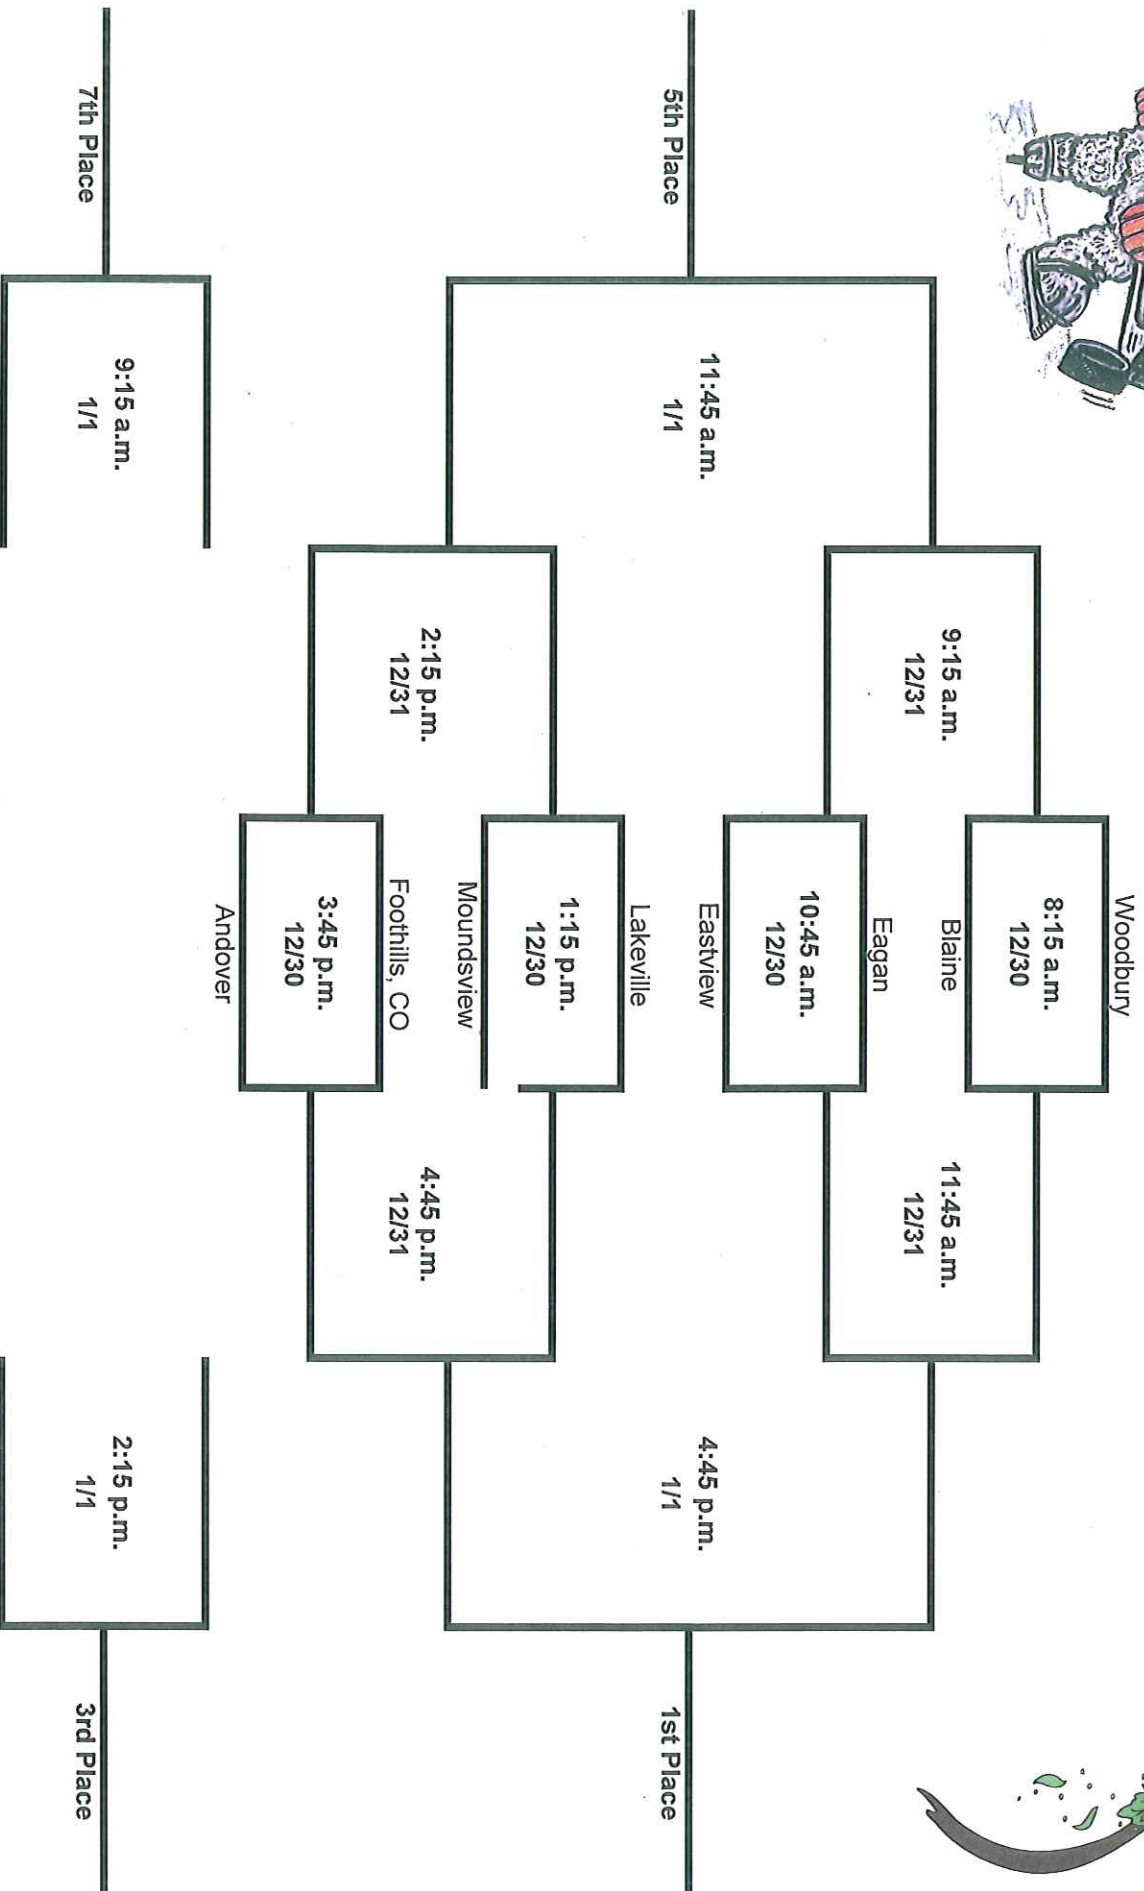

# North St. Paul Midwest Regional Squirt A 2011-2012 Tournament

Top Team is HOME and wears WHITE jerseys